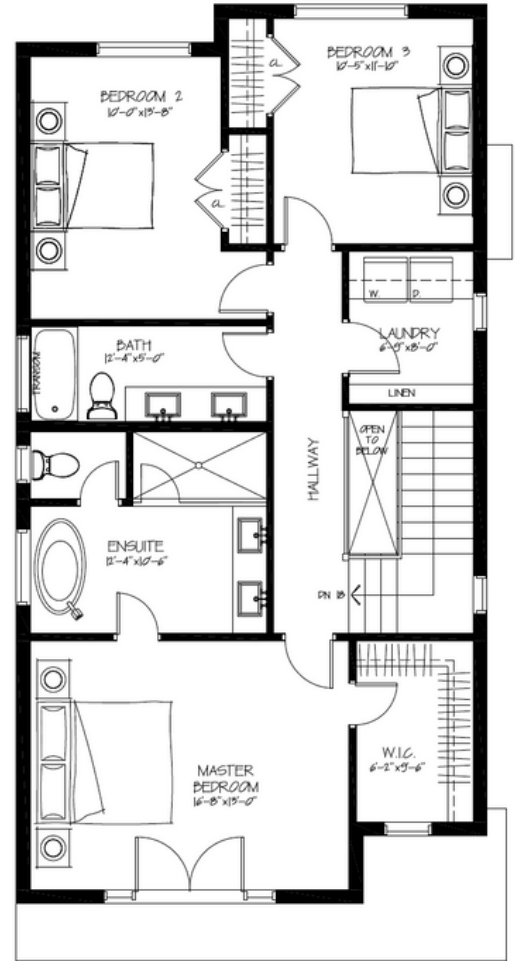

# The Ridge

Elevation A - Lot 1

Lower Level

Main Level

Upper Level

**2,700 SF | 3 Bedrooms | 3.5 Bathrooms**

Enjoy \$25,000 in bonuses with the purchase of these models!

- ➔ \$10,000 voucher to Dala Decor (furniture or lighting fixtures)
- ➔ \$15,000 voucher to apply to upgrades or cedar barrel sauna