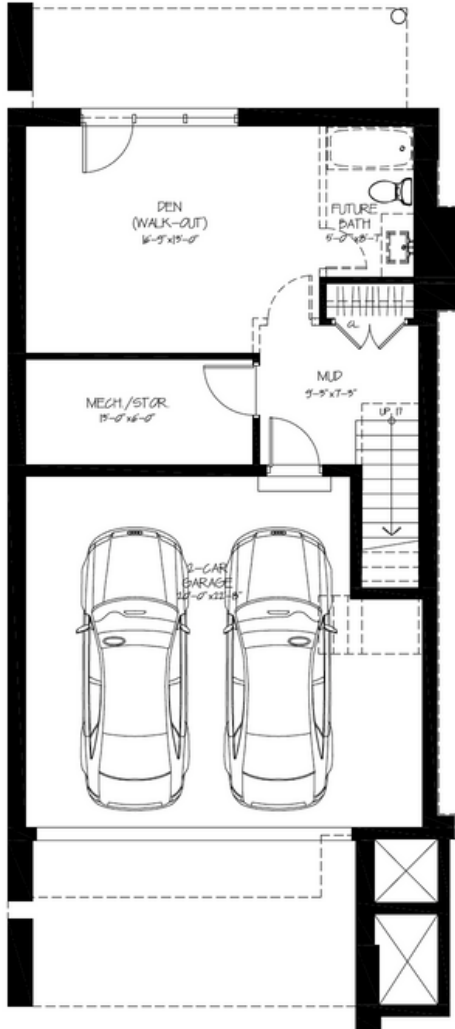

# The Ridge

Elevation A - Lot 1

Lower Level

Main Level

Upper Level

**2,700 SF | 3 Bedrooms | 3.5 Bathrooms**

Enjoy \$25,000 in bonuses with the purchase of these models!

- ➔ \$10,000 voucher to Dala Decor (furniture or lighting fixtures)
- ➔ \$15,000 voucher to apply to upgrades or cedar barrel sauna