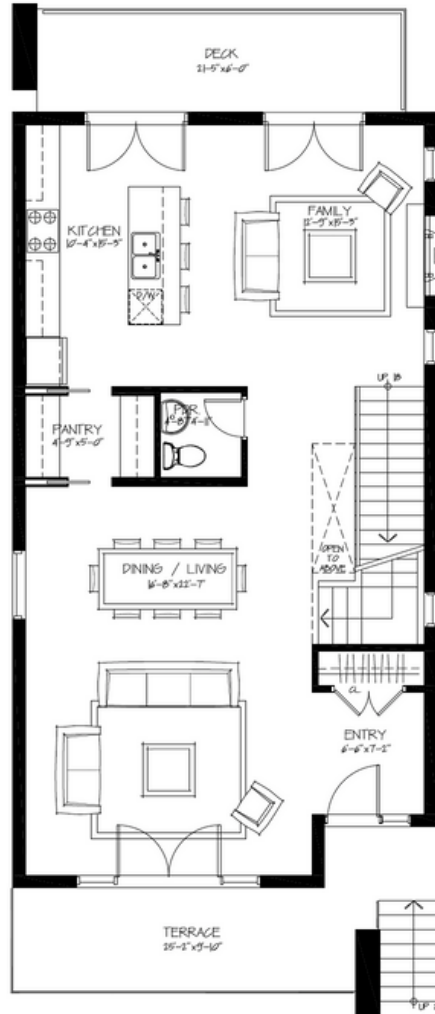

# The Ridge

Elevation A - Lot 1

Lower Level

Main Level

Upper Level

**2,700 SF | 3 Bedrooms | 3.5 Bathrooms**

Enjoy \$25,000 in bonuses with the purchase of these models!

- ➔ \$10,000 voucher to Dala Decor (furniture or lighting fixtures)
- ➔ \$15,000 voucher to apply to upgrades or cedar barrel sauna